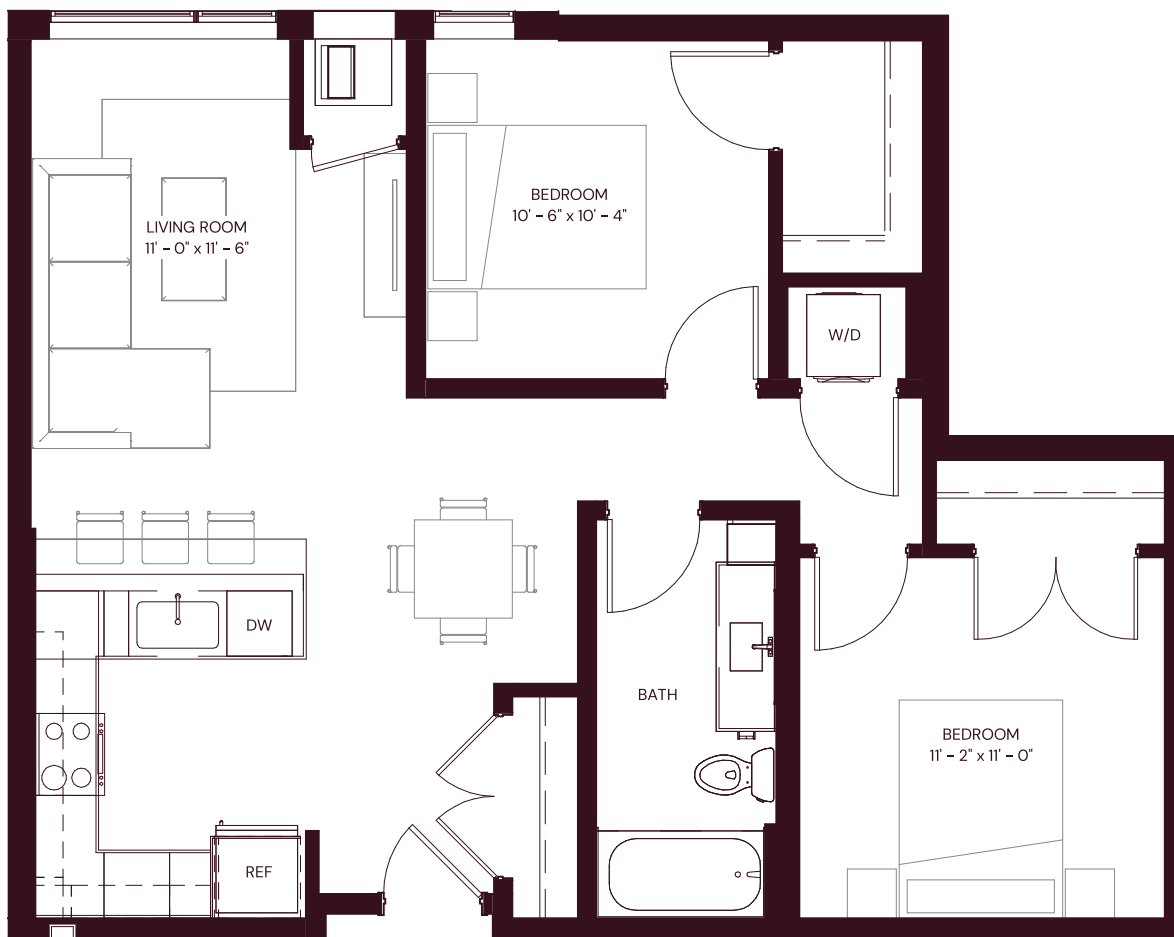

# ERNESTINE

GREEN

835 SQ/FT

## TWO BEDROOM

3/16" = 1'-0"

This is an artist's illustration and is subject to change