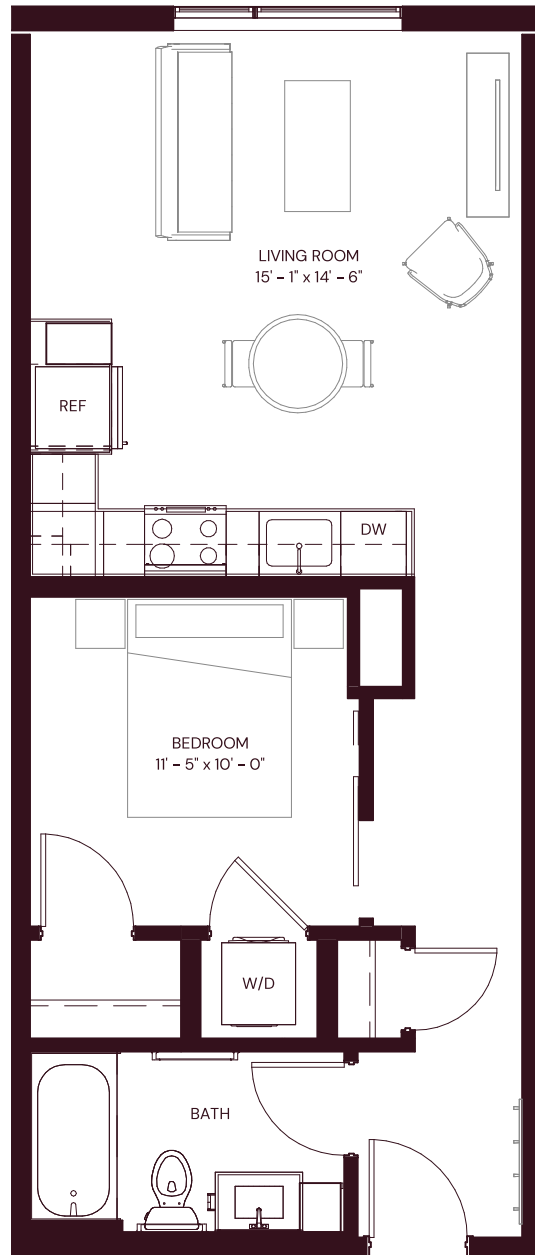

ERNESTINE

HEISENFELT

552 SQ/FT

ONE BEDROOM

3/16" = 1'-0"

This is an artist's illustration and is subject to change