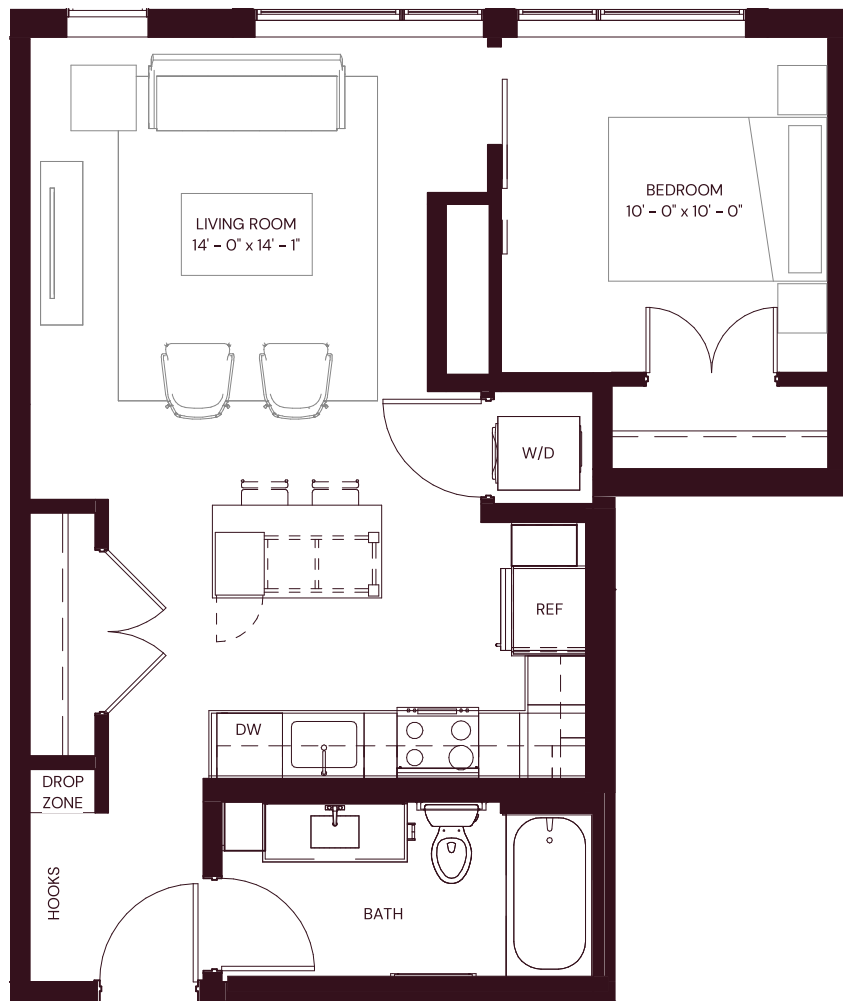

ERNESTINE

DORETHA

590 SQ/FT

ONE BEDROOM

3/16" = 1'-0"

This is an artist's illustration and is subject to change